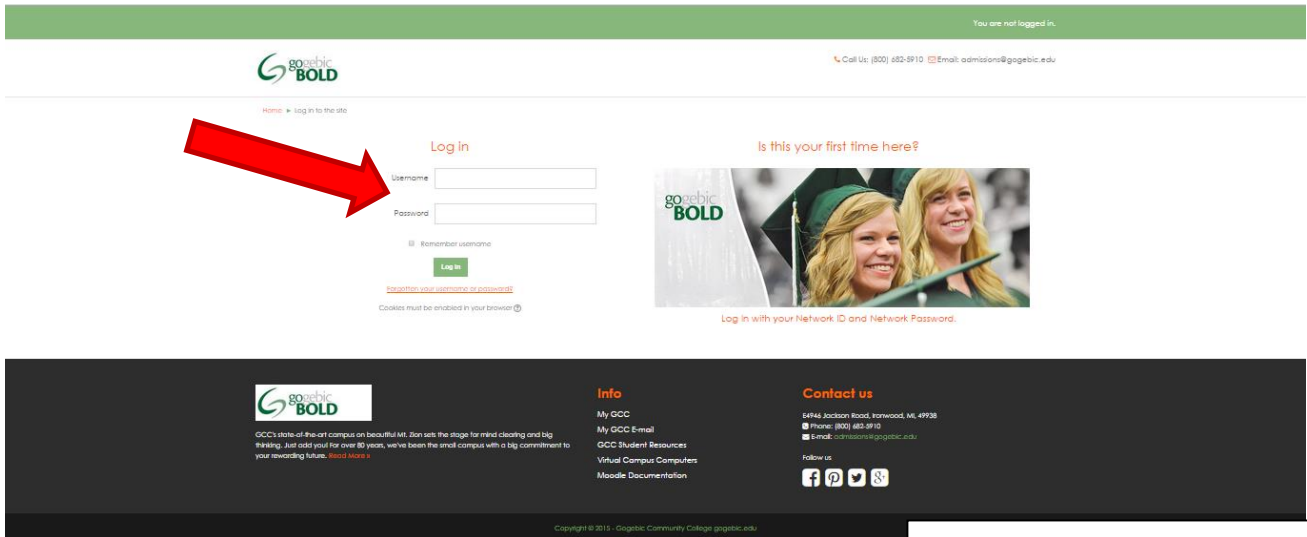

LOG IN TO – MOODLE (Online Learning)

From the GCC home page – gogebic.edu – click on **Login** towards the top/right of the screen and then **Moodle** from the drop down menu

Enter your **Network User ID** and **Network Password** in the corresponding boxes